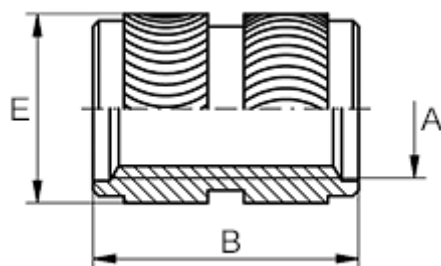

Data Sheet

Article number: 12863000050800
Description: KLEE coil 863 000 050.800
M5 Brass

Measures

Female thread A	= M5
Length B	= 9.5
Min distance to edge	= 3.0
Outer diameter E	= 6.8
Recommended bore diameter W +0.1	= 6.4